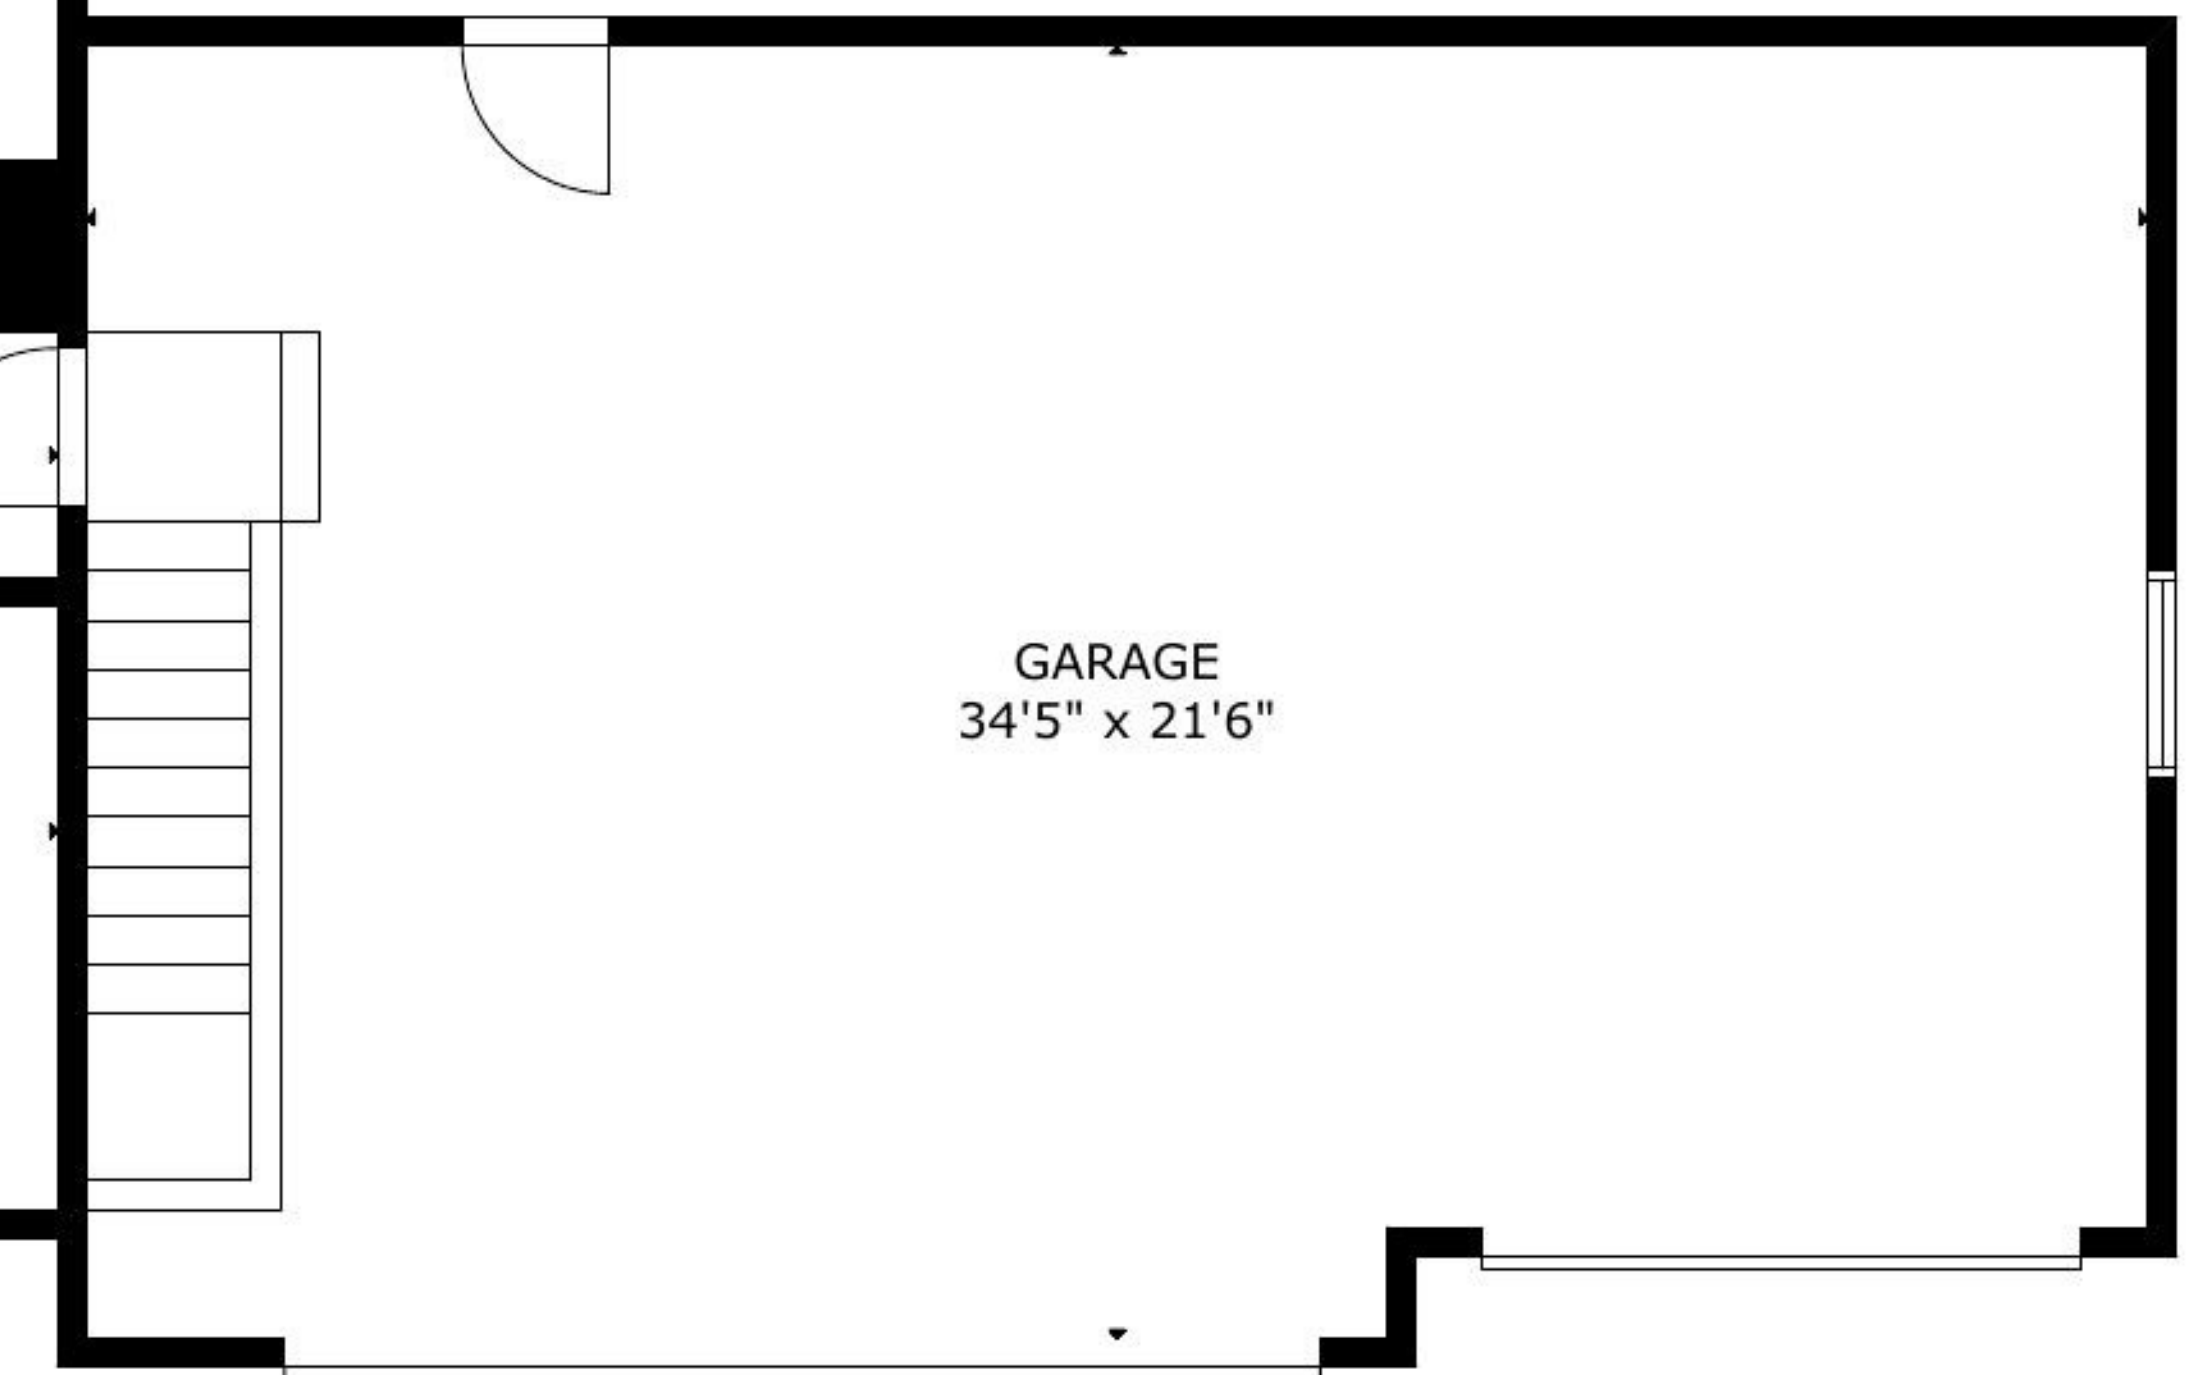

FLOOR 1

FLOOR 2

FLOOR 3

GROSS INTERNAL AREA
 TOTAL: 3,213 sq.ft
 FLOOR 1: 987 sq.ft, FLOOR 2: 1,121 sq.ft, FLOOR 3: 1,105 sq.ft
 EXCLUDED AREAS: GARAGE: 718 sq.ft
 SIZE AND DIMENSIONS ARE APPROXIMATE, ACTUAL MAY VARY