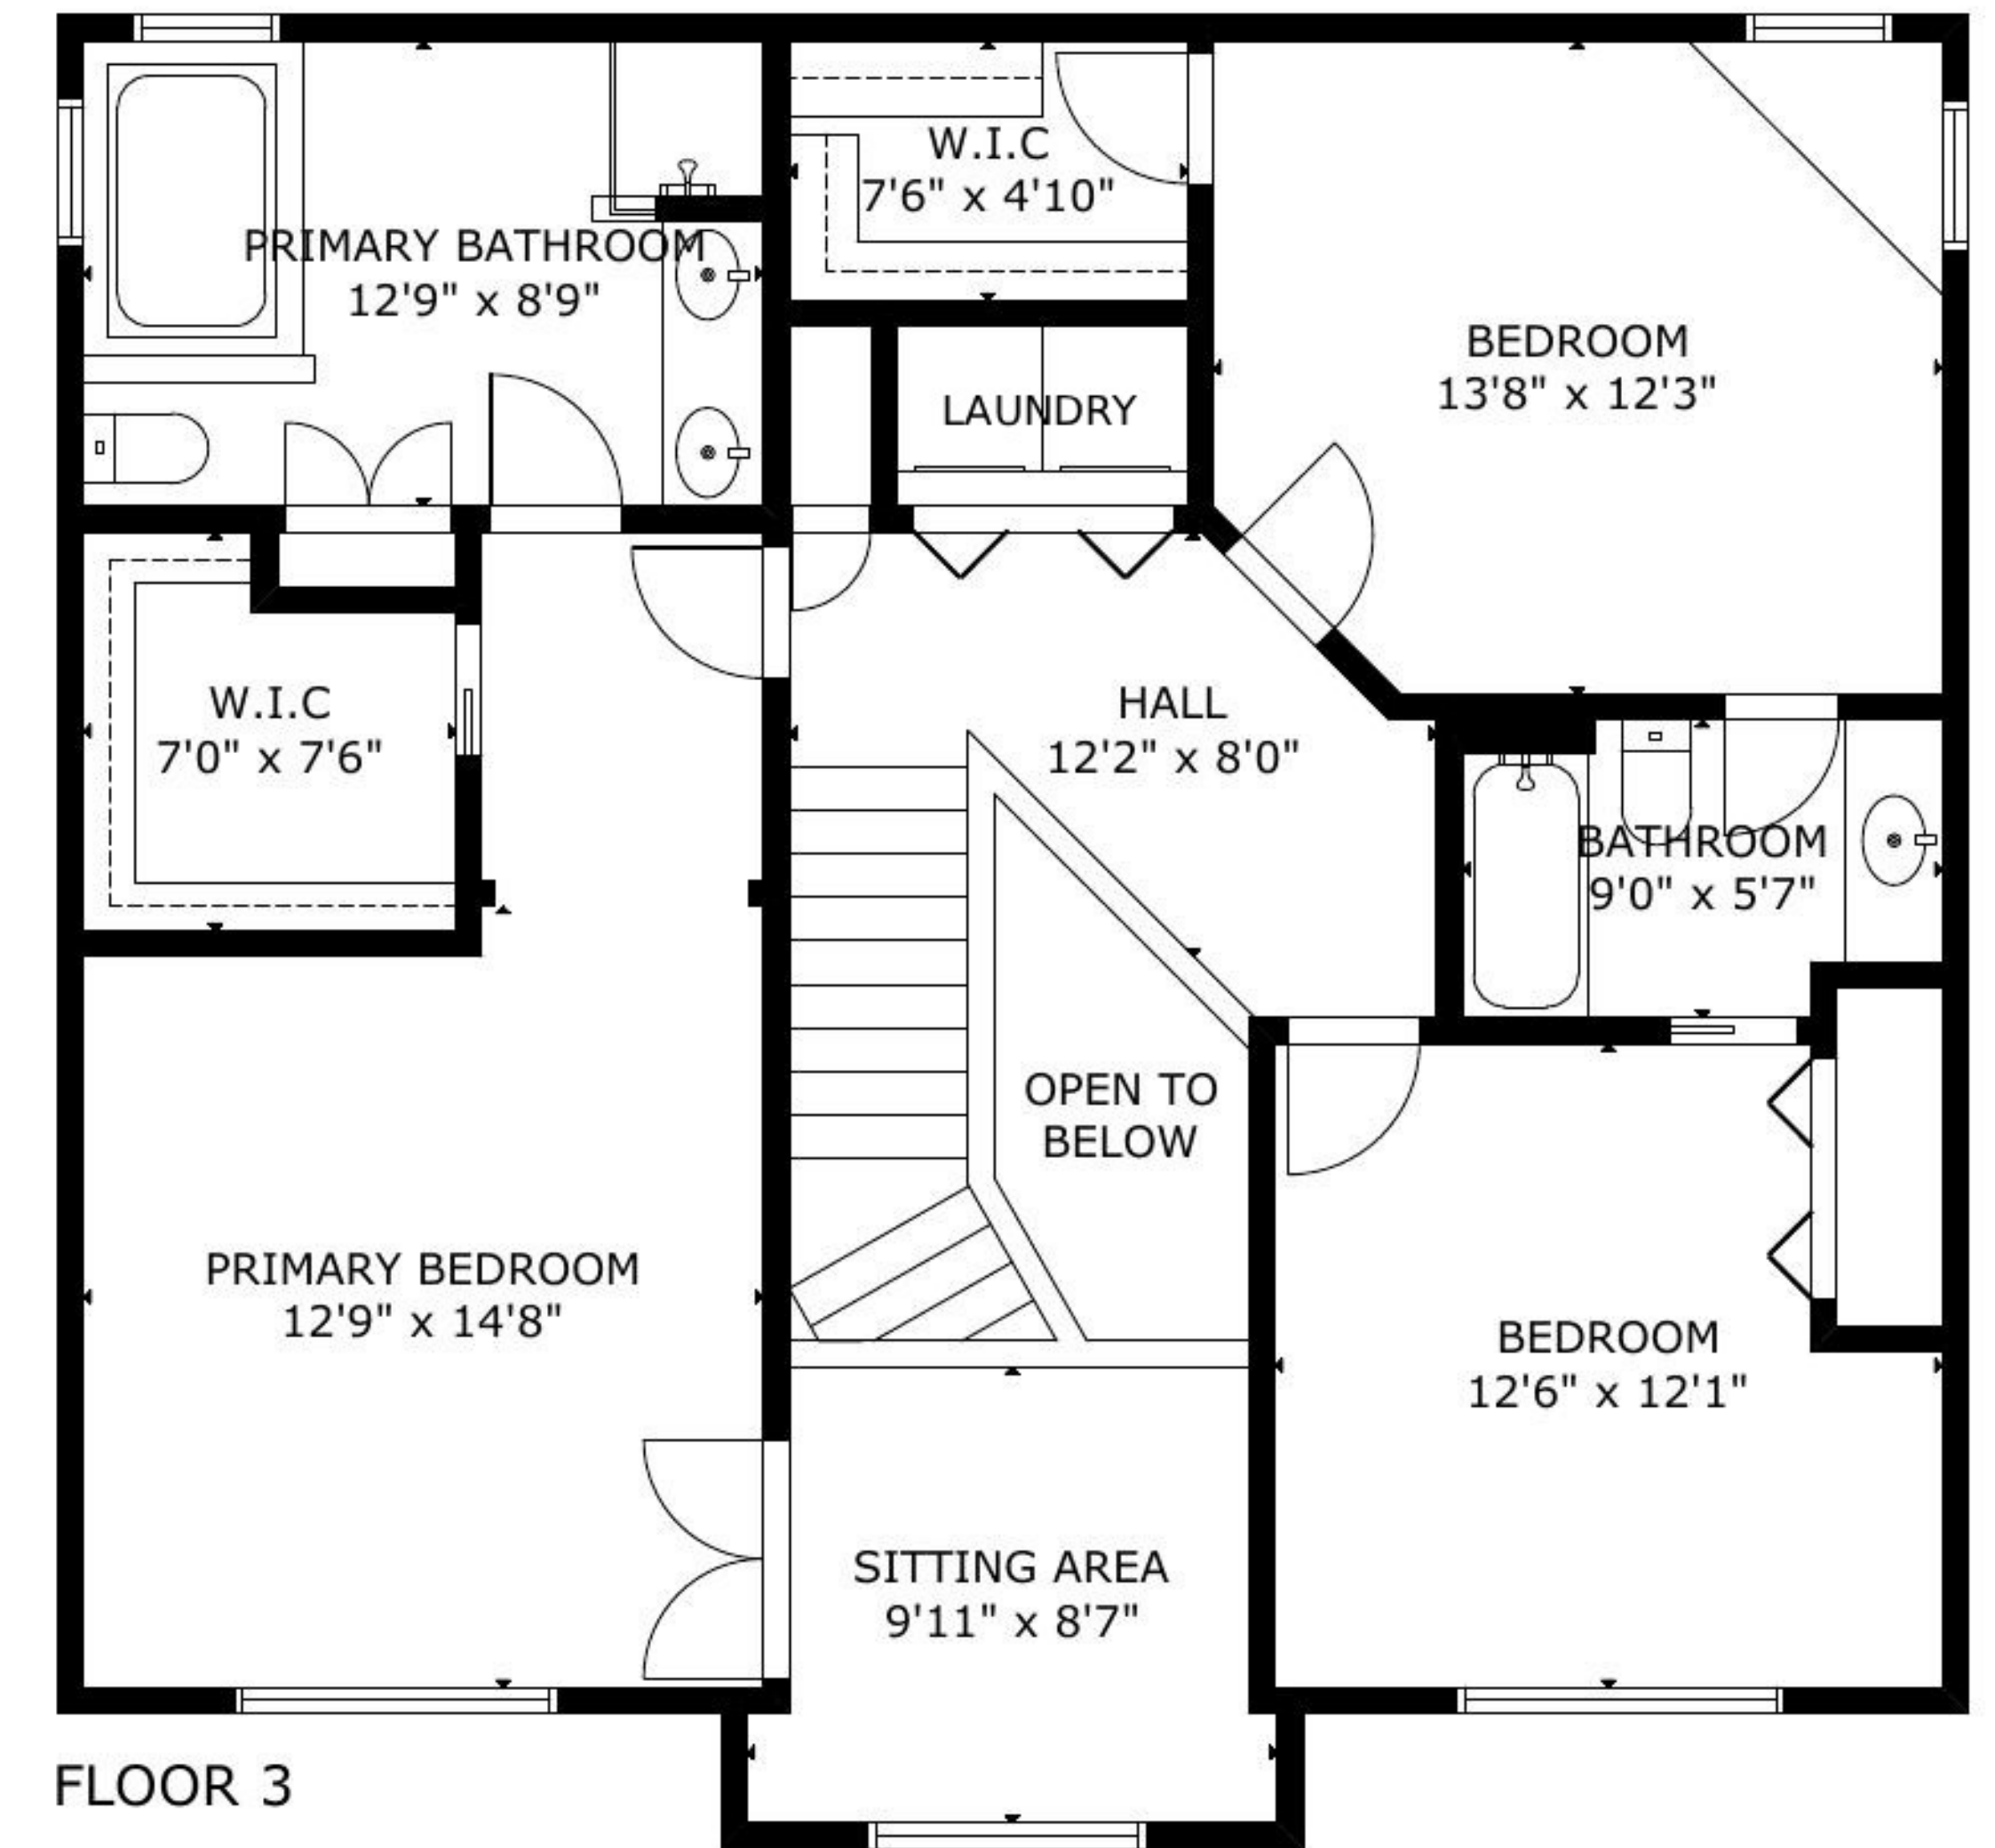

FLOOR 1

FLOOR 2

FLOOR 3

GROSS INTERNAL AREA
 TOTAL: 3,213 sq.ft
 FLOOR 1: 987 sq.ft, FLOOR 2: 1,121 sq.ft, FLOOR 3: 1,105 sq.ft
 EXCLUDED AREAS: GARAGE: 718 sq.ft
 SIZE AND DIMENSIONS ARE APPROXIMATE, ACTUAL MAY VARY