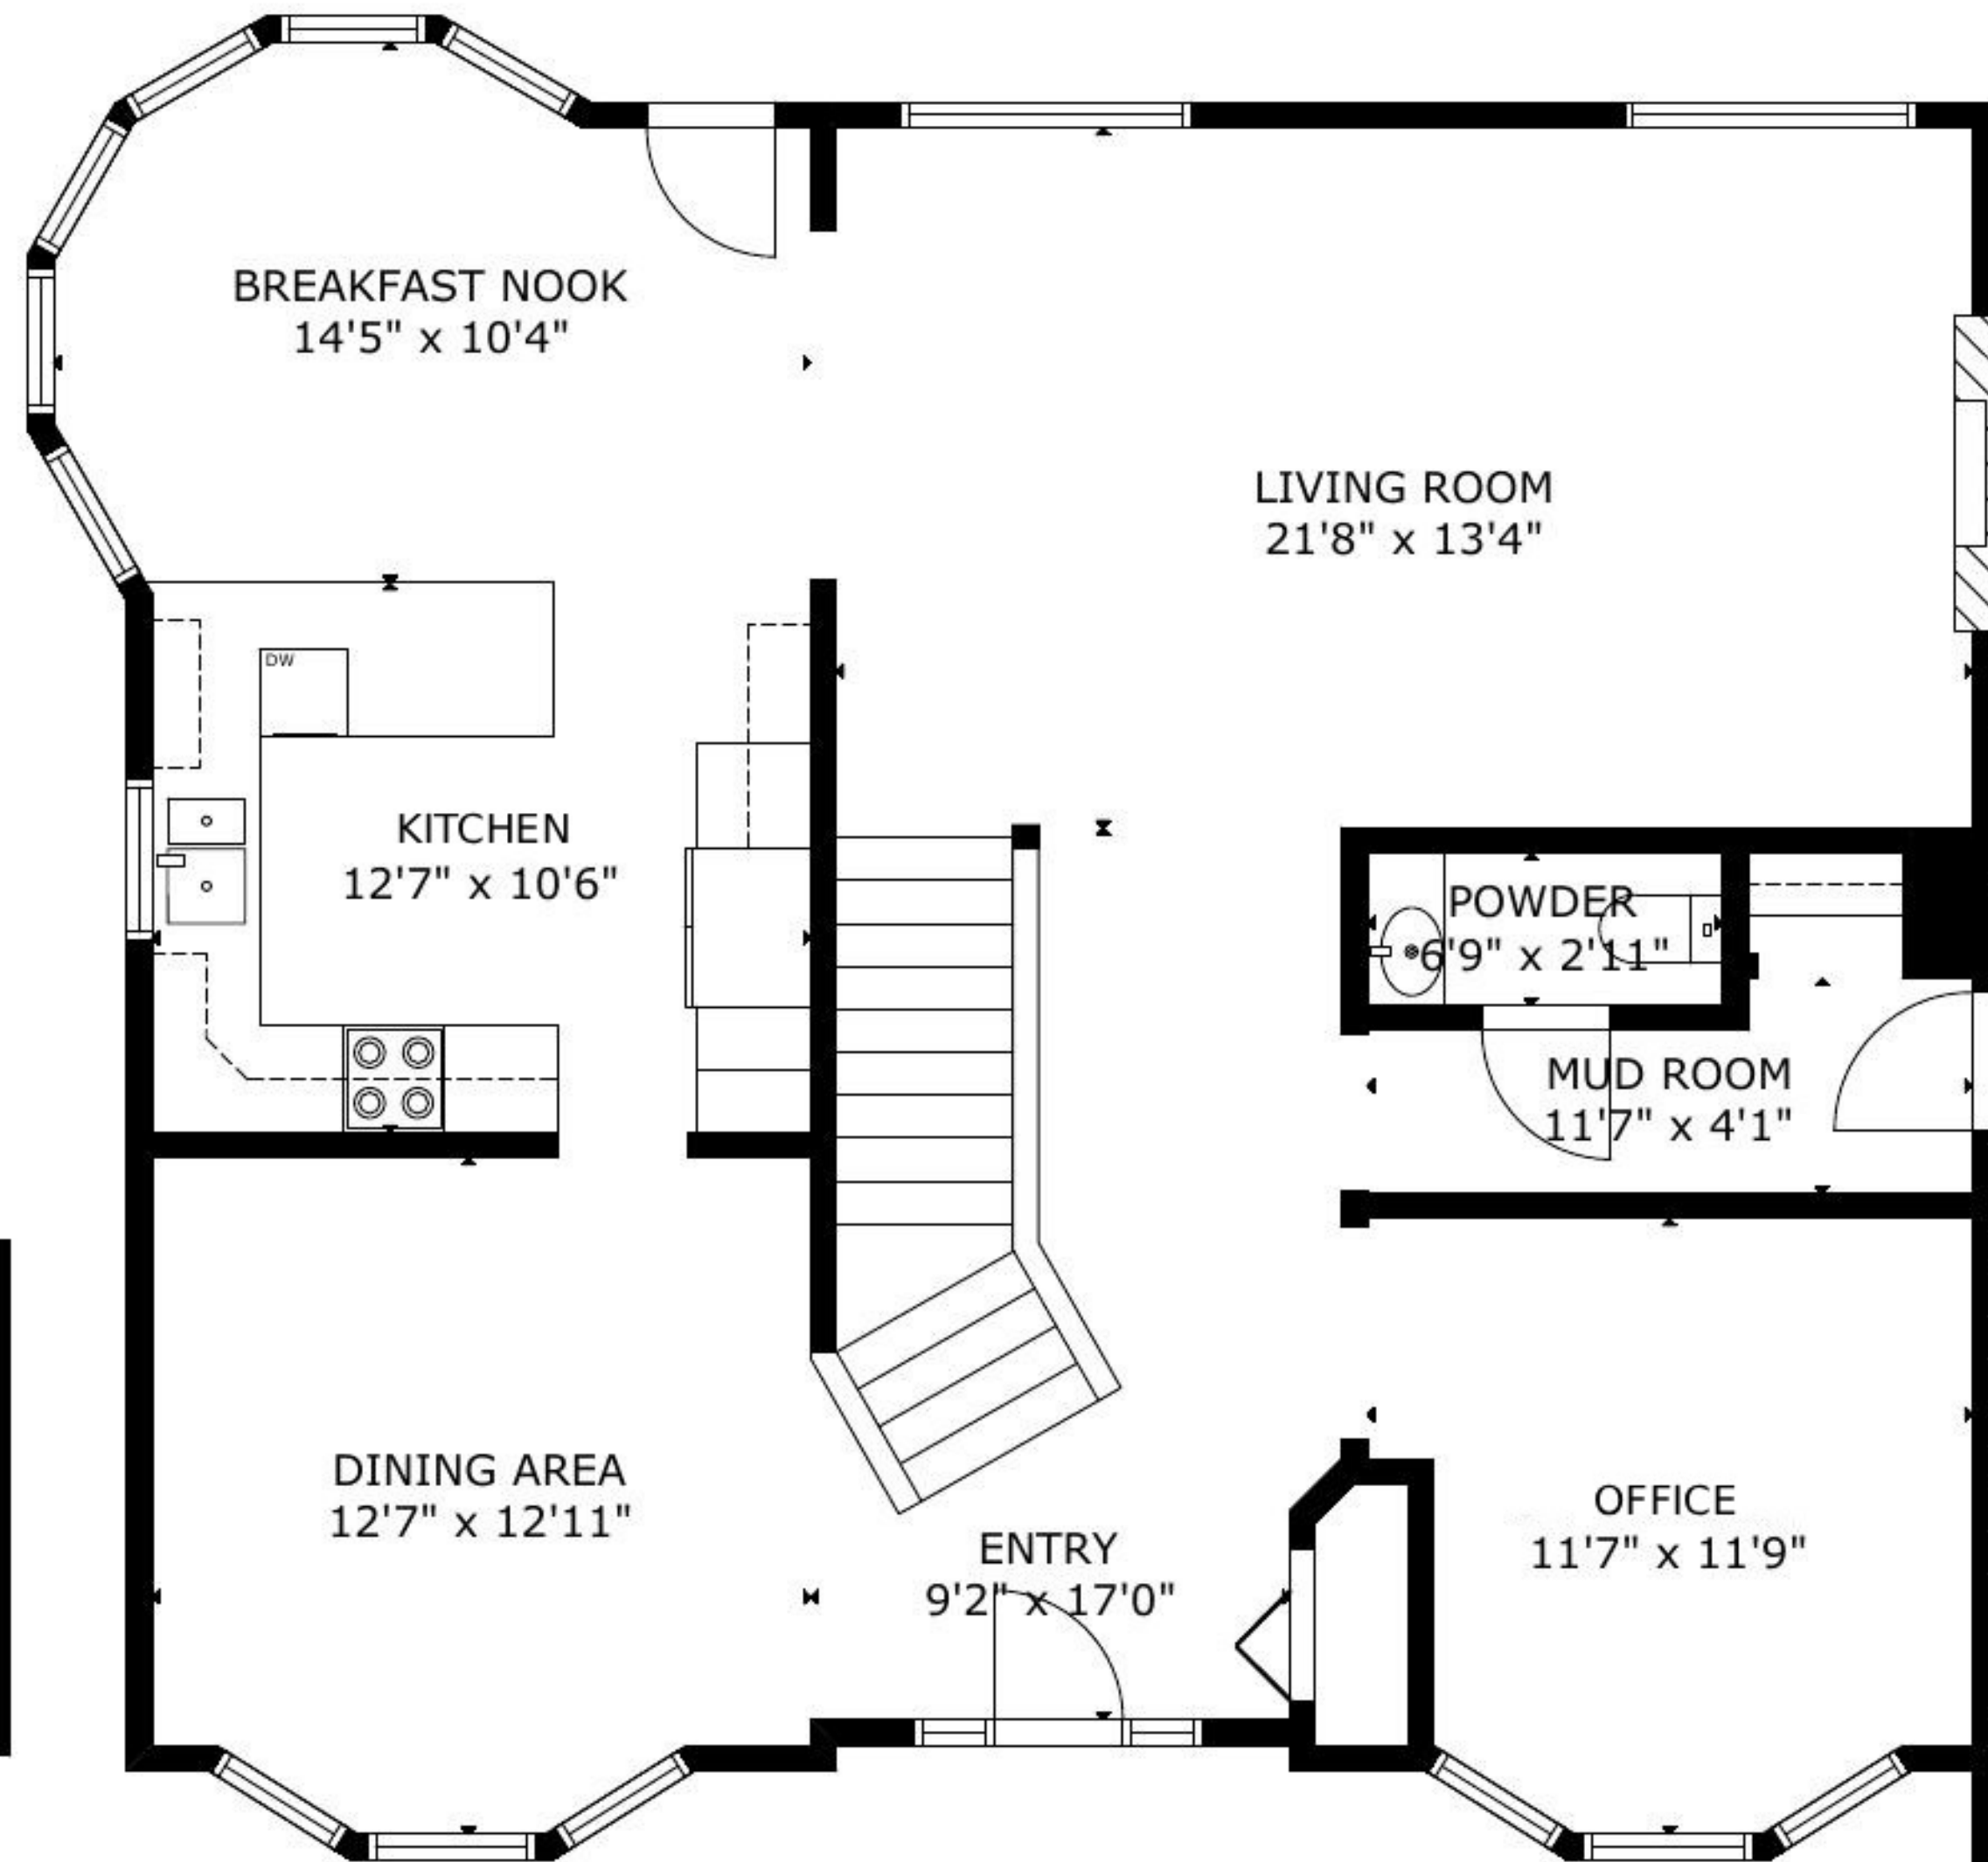

FLOOR 1

FLOOR 2

FLOOR 3

GROSS INTERNAL AREA
 TOTAL: 3,213 sq.ft
 FLOOR 1: 987 sq.ft, FLOOR 2: 1,121 sq.ft, FLOOR 3: 1,105 sq.ft
 EXCLUDED AREAS: GARAGE: 718 sq.ft
 SIZE AND DIMENSIONS ARE APPROXIMATE, ACTUAL MAY VARY